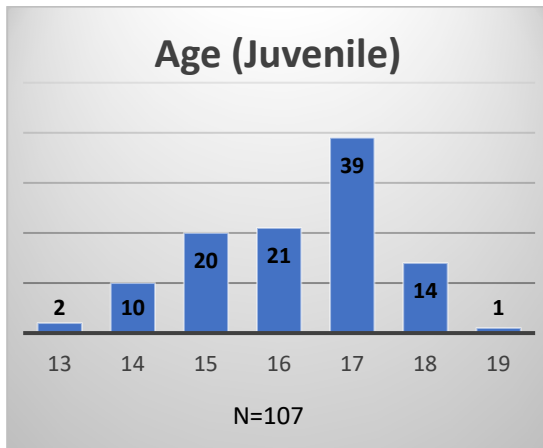

Daily Data Dashboard – December 27, 2022
Demographics for JTDC Population
Tuesday Morning Midnight Count

Total # of probation Involved youth¹: 1,043

¹ Probation Active: Any youth who is pending sentencing with an active social history, has been formally placed on probation or supervision with Cook County Juvenile Probation on the date of the report.

*Age, Gender and Race for Criminal Court population (N=1) is not represented in this report.

Data sources: cFive Supervisor – Probation Population and RMIS – JTDC Population

Daily Data Dashboard – December 27, 2022
Demographics for JTDC Population
Tuesday Morning Midnight Count