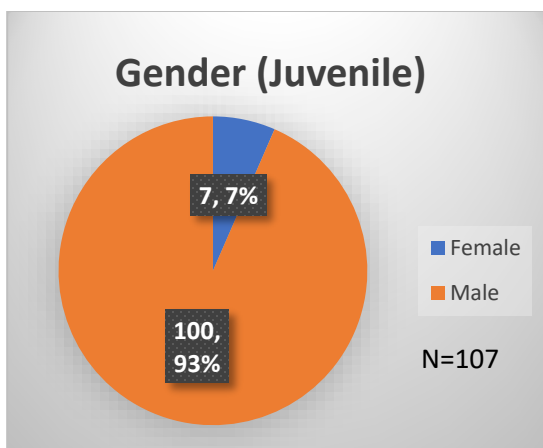

Daily Data Dashboard – December 27, 2022
Demographics for JTDC Population
Tuesday Morning Midnight Count

Total # of probation Involved youth¹: 1,043

¹ Probation Active: Any youth who is pending sentencing with an active social history, has been formally placed on probation or supervision with Cook County Juvenile Probation on the date of the report.

*Age, Gender and Race for Criminal Court population (N=1) is not represented in this report.

Data sources: cFive Supervisor – Probation Population and RMIS – JTDC Population

Daily Data Dashboard – December 27, 2022
Demographics for JTDC Population
Tuesday Morning Midnight Count