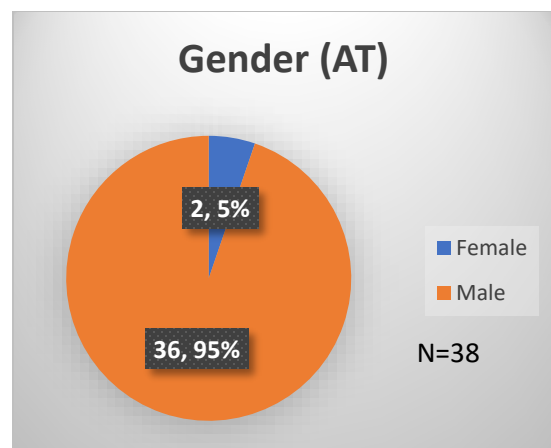

Daily Data Dashboard – December 27, 2022
Demographics for JTDC Population
Tuesday Morning Midnight Count

Total # of probation Involved youth¹: 1,043

¹ Probation Active: Any youth who is pending sentencing with an active social history, has been formally placed on probation or supervision with Cook County Juvenile Probation on the date of the report.

*Age, Gender and Race for Criminal Court population (N=1) is not represented in this report.

Data sources: cFive Supervisor – Probation Population and RMIS – JTDC Population

Daily Data Dashboard – December 27, 2022
Demographics for JTDC Population
Tuesday Morning Midnight Count