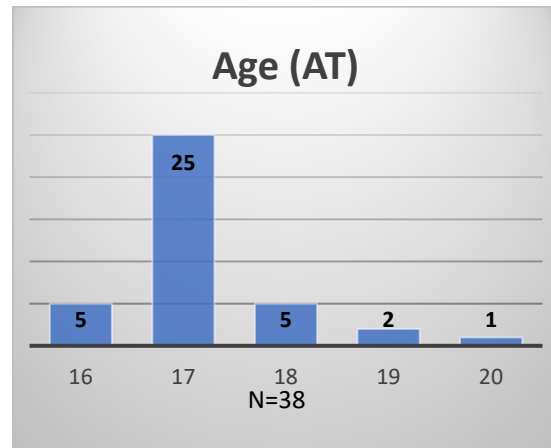

Daily Data Dashboard – December 27, 2022
Demographics for JTDC Population
Tuesday Morning Midnight Count

Total # of probation Involved youth¹: 1,043

¹ Probation Active: Any youth who is pending sentencing with an active social history, has been formally placed on probation or supervision with Cook County Juvenile Probation on the date of the report.

*Age, Gender and Race for Criminal Court population (N=1) is not represented in this report.

Data sources: cFive Supervisor – Probation Population and RMIS – JTDC Population

Daily Data Dashboard – December 27, 2022
Demographics for JTDC Population
Tuesday Morning Midnight Count