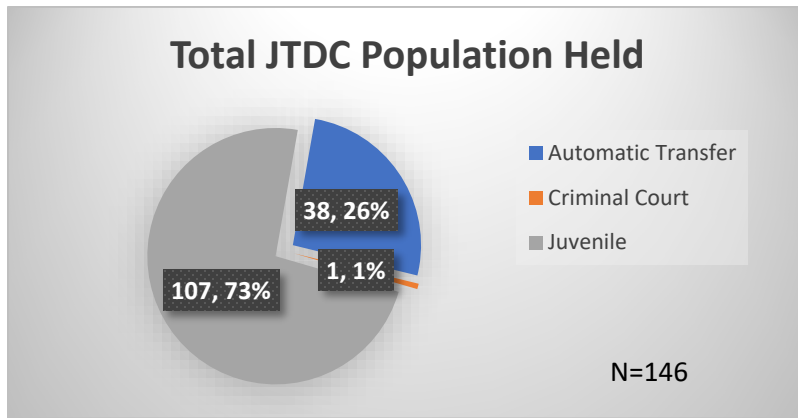

Daily Data Dashboard – December 27, 2022
Demographics for JTDC Population
Tuesday Morning Midnight Count

Total # of probation Involved youth¹: 1,043

¹ Probation Active: Any youth who is pending sentencing with an active social history, has been formally placed on probation or supervision with Cook County Juvenile Probation on the date of the report.

*Age, Gender and Race for Criminal Court population (N=1) is not represented in this report.

Data sources: cFive Supervisor – Probation Population and RMIS – JTDC Population

Daily Data Dashboard – December 27, 2022
Demographics for JTDC Population
Tuesday Morning Midnight Count